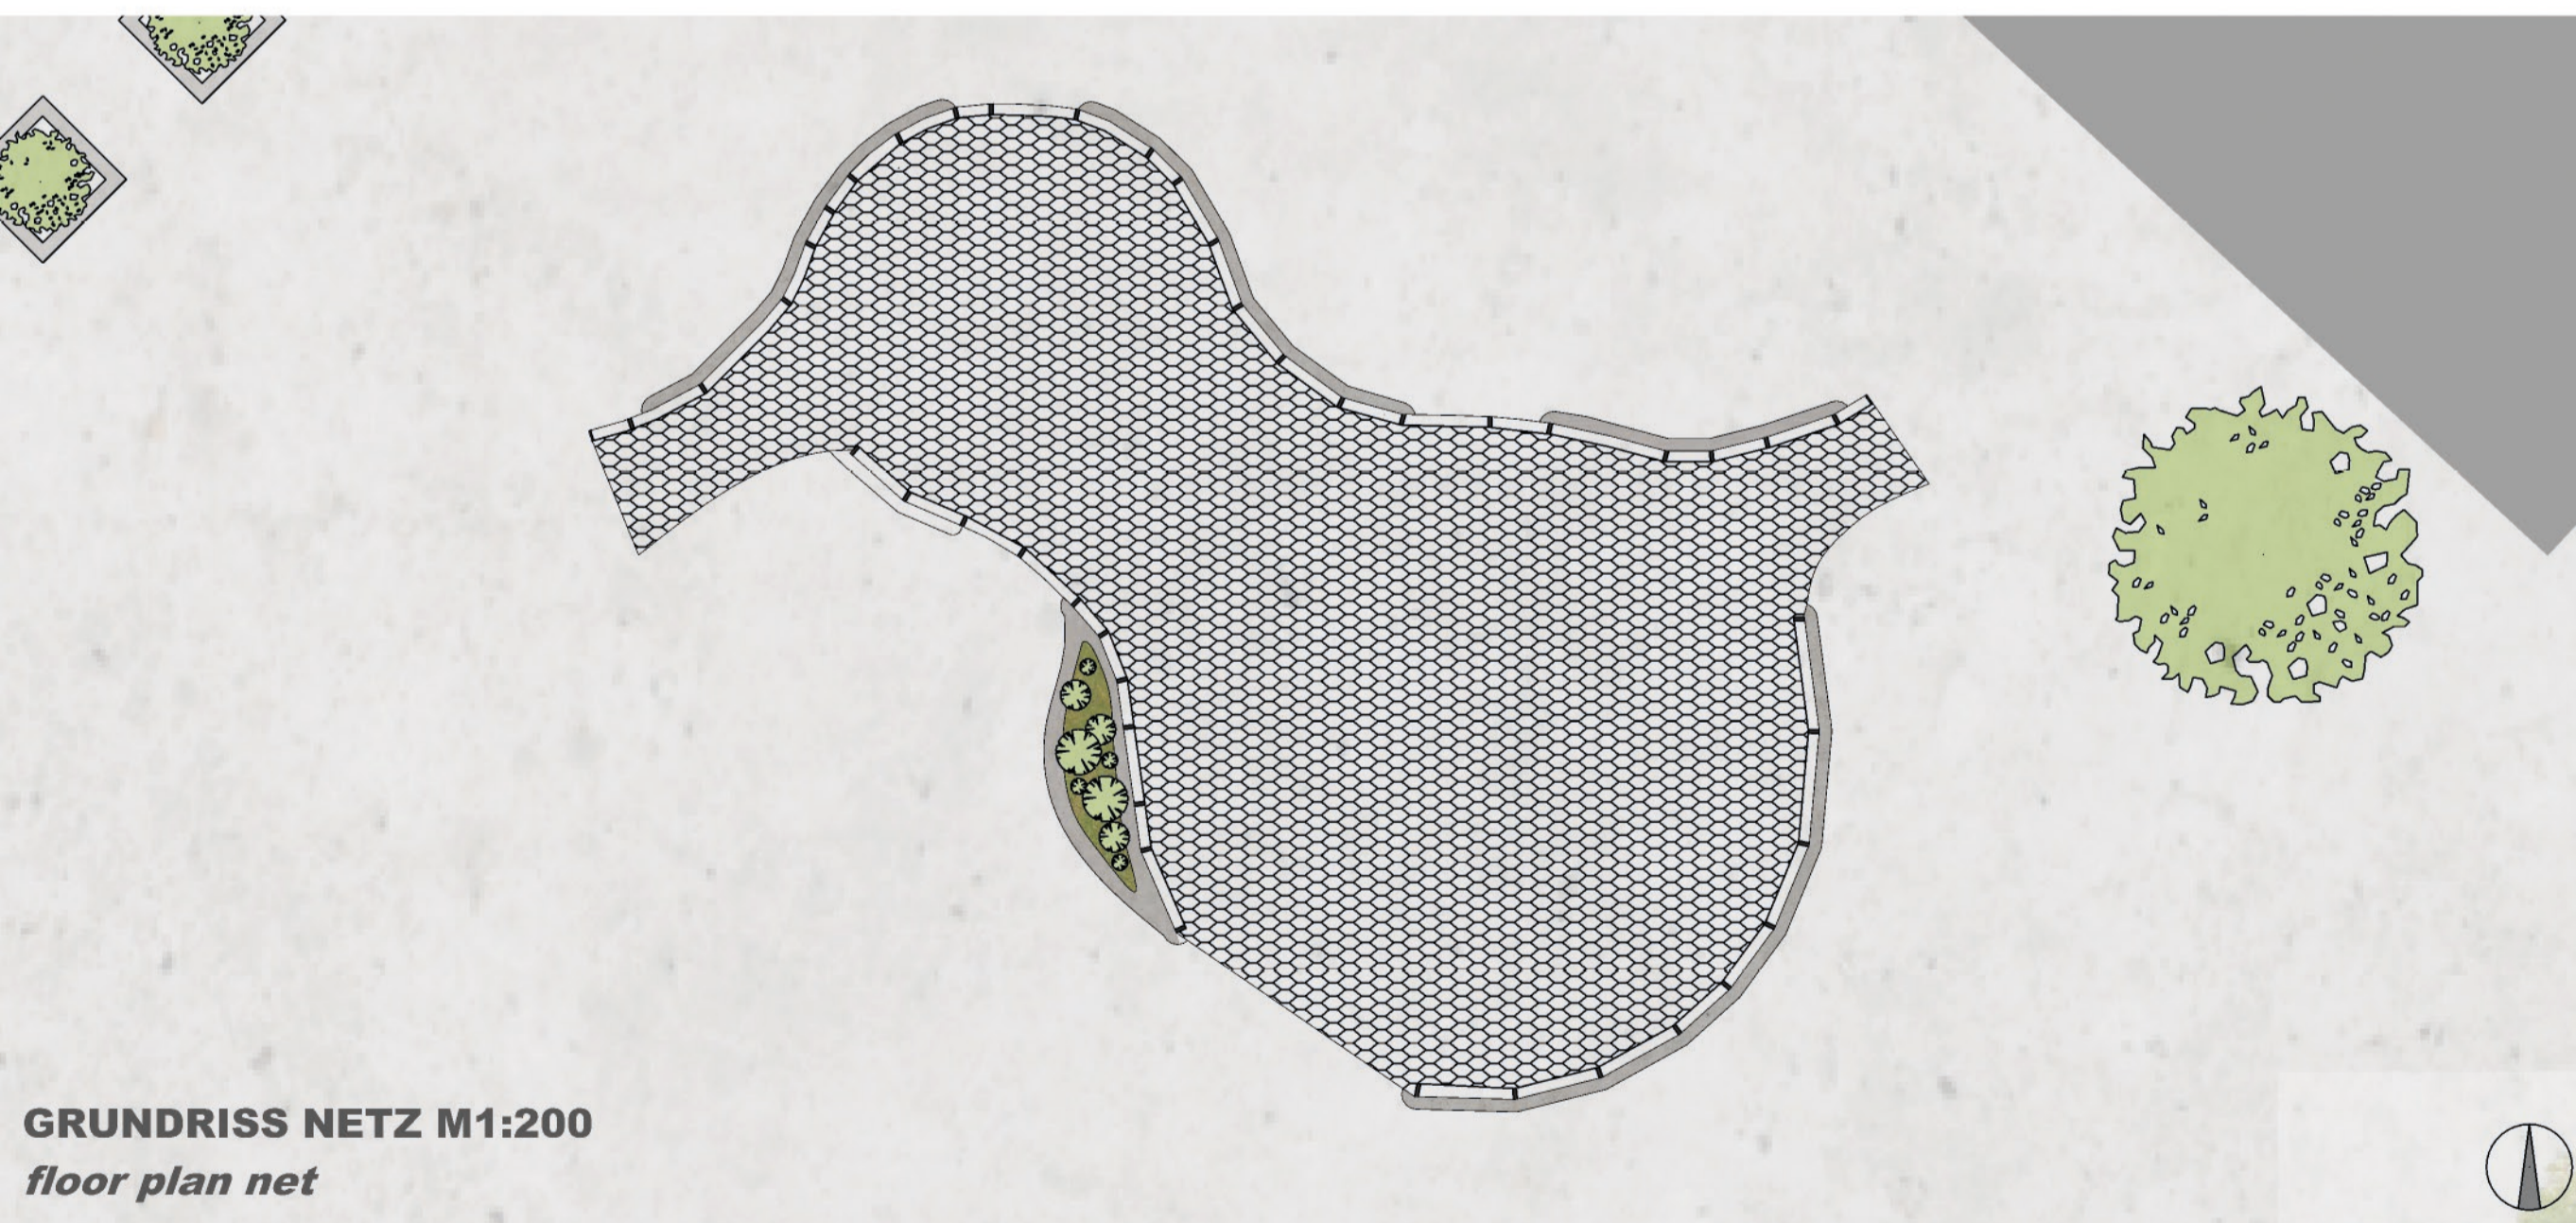

The temporary installation at the Domshof in Bremen creates a space of gathering and communication and leaves room to rest, relax, play and adventure.

GRUNDRISS M1:200  
*floor plan*

BELEBT  
*lively*

RECYCLED  
*recycled*

GRUNDRISS NETZ M1:200  
*floor plan net*

VERANSTALTUNGEN  
*events*

ENTSPANNEN  
*relaxation*

ANSICHT M1:100  
*elevation*

AUSSICHT  
*view*

AKTIV  
*active*